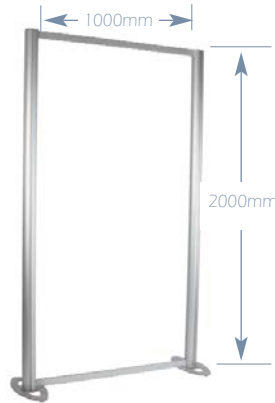

LINEAR

building on experience

Linear Kits

Option A
75mm Round Posts

Option B
75mm Oval Posts

Bases

All kits use 5mm thick Steel Bases unless otherwise stated

Dimensions refer to approximate maximum overall visible graphic size. This may vary depending on graphic fixing option - see reverse.

Kit 1 Option A or B -
Graphic Fixing: A

Kit 2 Option A or B -
Graphic Fixing: A

Kit 3 -
50mm Ø round posts

Kit 4 Option A or B -
Graphic Fixing: B, C

Kit 5 Option A or B -
Graphic Fixing: B, C

Kit 6 Option A or B -
Graphic Fixing: B, C

Kit 7 Curved Option A or B -
Graphic Fixing: B, C

All kits are provided with appropriate Allen keys

Adjustable Feet

450mm Diameter Dome Base

Kit 8 -

Graphic Fixing: A, B, D
75mm Ø round centre post with
50mm Ø round outer posts