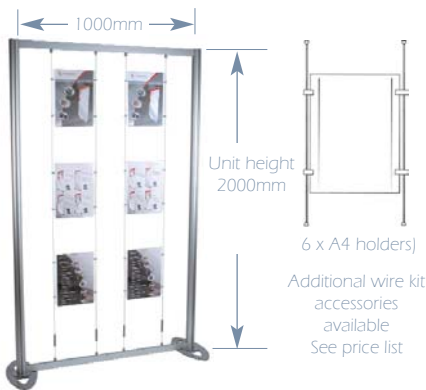

LINEAR

building on experience

Linear Kits

Option A
75mm Round Posts

Option B
75mm Oval Posts

Bases

All kits use 5mm thick Steel Bases unless otherwise stated

Dimensions refer to approximate maximum overall visible graphic size. This may vary depending on graphic fixing option - see reverse.

Kit 1 Option A or B -
Graphic Fixing: A

Kit 2 Option A or B -
Graphic Fixing: A

Kit 3 -
50mm Ø round posts

Kit 4 Option A or B -
Graphic Fixing: B, C

Kit 5 Option A or B -
Graphic Fixing: B, C

Kit 6 Option A or B -
Graphic Fixing: B, C

Kit 7 Curved Option A or B -
Graphic Fixing: B, C

All kits are provided with appropriate Allen keys

Adjustable Feet

450mm Diameter Dome Base

Kit 8 -

Graphic Fixing: A, B, D
75mm Ø round centre post with
50mm Ø round outer posts