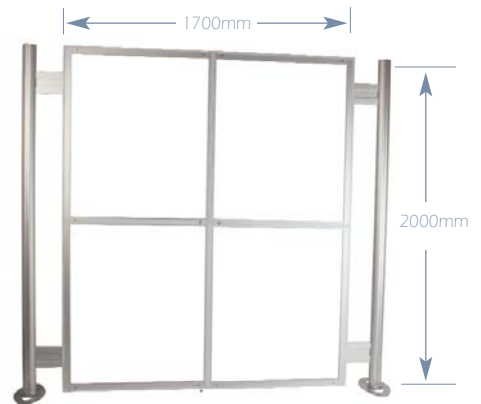

LINEAR

building on experience

Linear Kits

Option A
75mm Round Posts

Option B
75mm Oval Posts

Bases

All kits use 5mm thick Steel Bases unless otherwise stated

Dimensions refer to approximate maximum overall visible graphic size. This may vary depending on graphic fixing option - see reverse.

Kit 1 Option A or B -
Graphic Fixing: A

Kit 2 Option A or B -
Graphic Fixing: A

Kit 3 -
50mm Ø round posts

Kit 4 Option A or B -
Graphic Fixing: B, C

Kit 5 Option A or B -
Graphic Fixing: B, C

Kit 6 Option A or B -
Graphic Fixing: B, C

Kit 7 Curved Option A or B -
Graphic Fixing: B, C

All kits are provided with appropriate Allen keys

Adjustable Feet

450mm Diameter Dome Base

Kit 8 -

Graphic Fixing: A, B, D
75mm Ø round centre post with
50mm Ø round outer posts