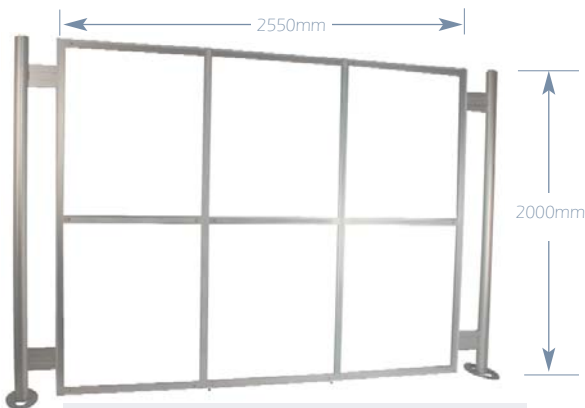

LINEAR

building on experience

Linear Kits

Option A
75mm Round Posts

Option B
75mm Oval Posts

Bases

All kits use 5mm thick Steel Bases unless otherwise stated

Dimensions refer to approximate maximum overall visible graphic size. This may vary depending on graphic fixing option - see reverse.

Kit 1 Option A or B -
Graphic Fixing: A

Kit 2 Option A or B -
Graphic Fixing: A

Kit 3 -
50mm Ø round posts

Kit 4 Option A or B -
Graphic Fixing: B, C

Kit 5 Option A or B -
Graphic Fixing: B, C

Kit 6 Option A or B -
Graphic Fixing: B, C

Kit 7 Curved Option A or B -
Graphic Fixing: B, C

All kits are provided with appropriate Allen keys

Adjustable Feet

450mm Diameter Dome Base

Kit 8 -

Graphic Fixing: A, B, D
75mm Ø round centre post with
50mm Ø round outer posts