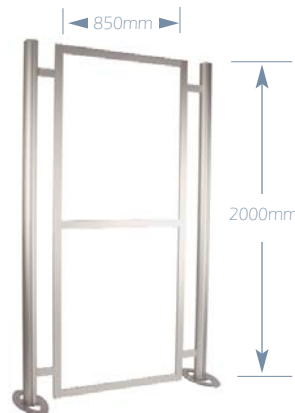

LINEAR

building on experience

Linear Kits

Option A
75mm Round Posts

Option B
75mm Oval Posts

Bases

All kits use 5mm thick Steel Bases unless otherwise stated

Dimensions refer to approximate maximum overall visible graphic size. This may vary depending on graphic fixing option - see reverse.

Kit 1 Option A or B -
Graphic Fixing: A

Kit 2 Option A or B -
Graphic Fixing: A

Kit 3 -
50mm Ø round posts

Kit 4 Option A or B -
Graphic Fixing: B, C

Kit 5 Option A or B -
Graphic Fixing: B, C

Kit 6 Option A or B -
Graphic Fixing: B, C

Kit 7 Curved Option A or B -
Graphic Fixing: B, C

All kits are provided with appropriate Allen keys

Adjustable Feet

450mm Diameter Dome Base

Kit 8 -

Graphic Fixing: A, B, D
75mm Ø round centre post with
50mm Ø round outer posts