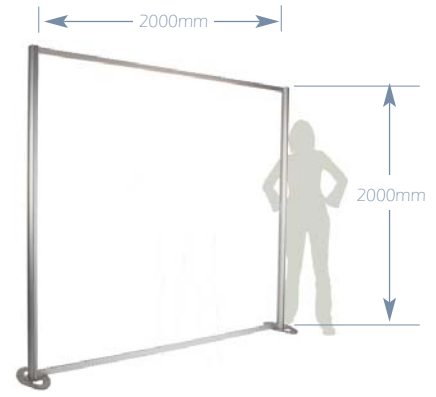

Kit 2 Option A or B -
Graphic Fixing: A