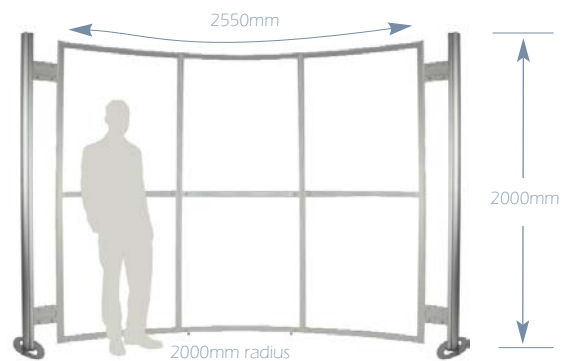

LINEAR

building on experience

Linear Kits

Option A
75mm Round Posts

Option B
75mm Oval Posts

Bases

All kits use 5mm thick Steel Bases unless otherwise stated

Dimensions refer to approximate maximum overall visible graphic size. This may vary depending on graphic fixing option - see reverse.

Kit 1 Option A or B -
Graphic Fixing: A

Kit 2 Option A or B -
Graphic Fixing: A

Kit 3 -
50mm Ø round posts

Kit 4 Option A or B -
Graphic Fixing: B, C

Kit 5 Option A or B -
Graphic Fixing: B, C

Kit 6 Option A or B -
Graphic Fixing: B, C

Kit 7 Curved Option A or B -
Graphic Fixing: B, C

All kits are provided with appropriate Allen keys

Adjustable Feet

450mm Diameter Dome Base

Kit 8 -

Graphic Fixing: A, B, D
75mm Ø round centre post with
50mm Ø round outer posts